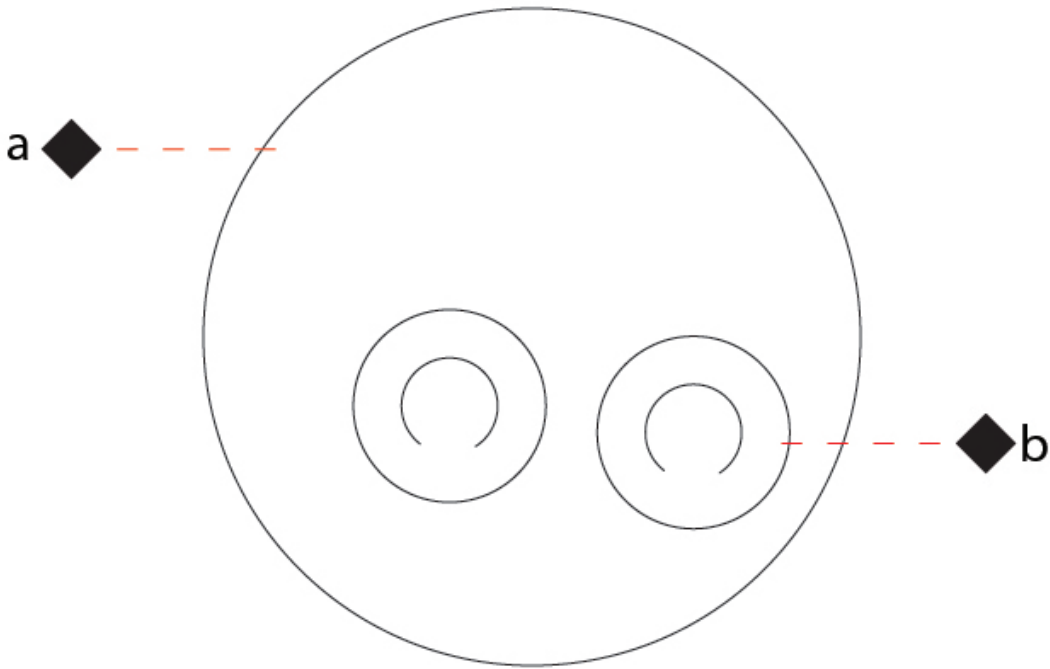

D133134-

PROJECT _____

TYPE _____

SPECIFIER _____

QUANTITY _____

DATE _____

D