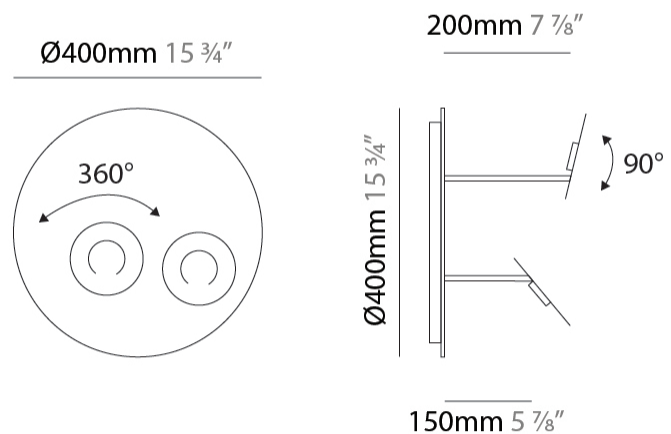

PROJECT	
TYPE	
SPECIFIER	
QUANTITY	
DATE	

PAPERA SURFACE

D133133-

base number   Finish
Options

1. To build a product code in our configurator select the specify button on the base model # product page
2. To build a manual product code on this datasheet choose from the options listed below in blue font and add the suffix to the base model #

GENERAL

Series: Papera
Partner: Knikerboker
Division: Design
Installation: Surface
Product Type: Wall Surface
Mounting Location: Wall
Light Distribution: Indirect

PHYSICAL

Shape: Abstract
Diameter (mm): 400
Diameter (in): 15 3/4
Height (mm): 400
Height (in): 15 3/4
Extension (mm): 200
Extension (in): 7 7/8

Fixture Finish: EWH / EBK / MAN / COF / PRD / SLF / GLF / CLF / BRL / EWS / EWG / EWC / EWR / EBS / EBG / EBC / EBC / EBB / MAS / MAD / MAC / MAB / COS / CGO / CCL / CBL / PRS / PRG / PRC / PRB

Fixture Material: Steel

ELECTRICAL

Lamp Type: LED
Input Wattage (W): 16
Dimming: Non-Dimming / Phase Dimming (120vac Only)
Driver Included: No
Driver Location: Remote
Driver Type: Constant Current - Universal
Driver Class: Class 2
Input Voltage (V): 120 - 277
Constant Current (MA): 350

LED

Color Temperature (°K): 3000
Max. Delivered Lumen (lm): 3600
CRI: >90 CRI
Lamp Life (hrs): 50000

OPTICAL

Adjustability: Tilt 90°

RATINGS AND CERTIFICATIONS

Certified By: CSA Certified to UL and CSA Standards
IP rating: IP20