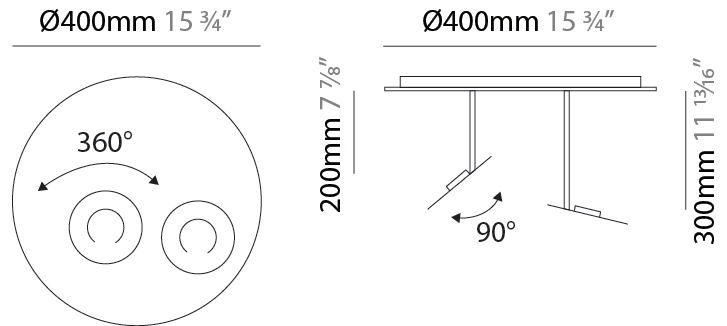

D132189-

base number _____
Finish _____
Options _____

1. To build a product code in our configurator select the specify button on the base model # product page
2. To build a manual product code on this datasheet choose from the options listed below in blue font and add the suffix to the base model #

GENERAL

Series: Papera _____
Partner: Knikerboker _____
Division: Design _____
Installation: Surface _____
Product Type: Ceiling Surface _____
Mounting Location: Ceiling _____
Light Distribution: Indirect _____

PHYSICAL

Shape: Abstract _____
Diameter (mm): 400 _____
Diameter (in): 15 3/4 _____
Height (mm): 300 _____
Height (in): 11 13/16 _____
Fixture Finish: EWH / EBK / MAN / COF / PRD / SLF / GLF / CLF / BRL / EWS / EWG / EWC / EWR / EBS / EBG / EBC / EBC / EBB / MAS / MAD / MAC / MAB / COS / CGO / CCL / CBL / PRS / PRG / PRC / PRB _____
Fixture Material: Steel _____

ELECTRICAL

Lamp Type: LED _____
Input Wattage (W): 16 _____
Dimming: Non-Dimming / Phase Dimming (120vac Only) _____
Driver Included: No _____
Driver Location: Remote _____
Driver Type: Constant Current - Universal _____
Driver Class: Class 2 _____
Input Voltage (V): 120 - 277 _____
Constant Current (MA): 350 _____

LED

Color Temperature (°K): 3000 _____
Max. Delivered Lumen (lm): 3600 _____
CRI: >90 CRI _____
Lamp Life (hrs): 50000 _____

OPTICAL

Adjustability: Tilt 90° _____

RATINGS AND CERTIFICATIONS

Certified By: CSA Certified to UL and CSA Standards _____
IP rating: IP20 _____