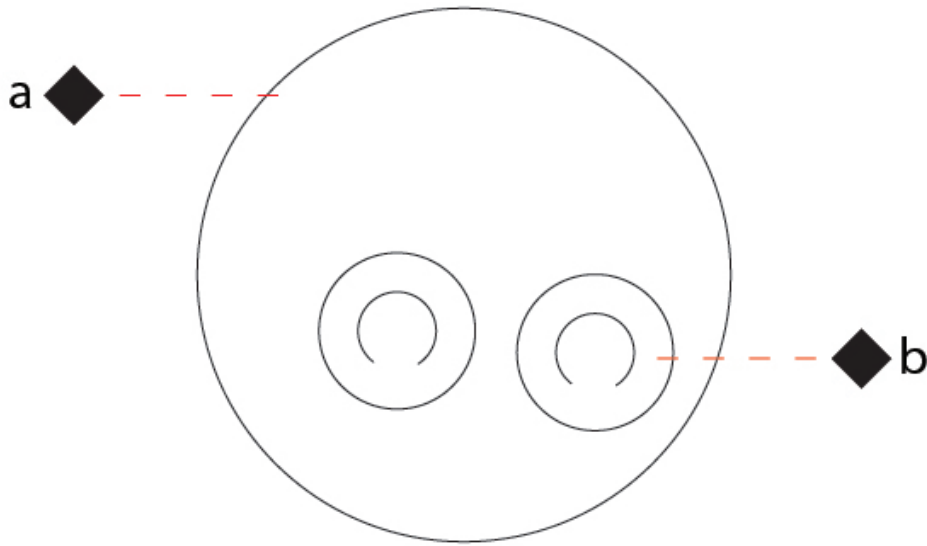

D132189-

PROJECT	_____
TYPE	_____
SPECIFIER	_____
QUANTITY	_____
DATE	_____

D