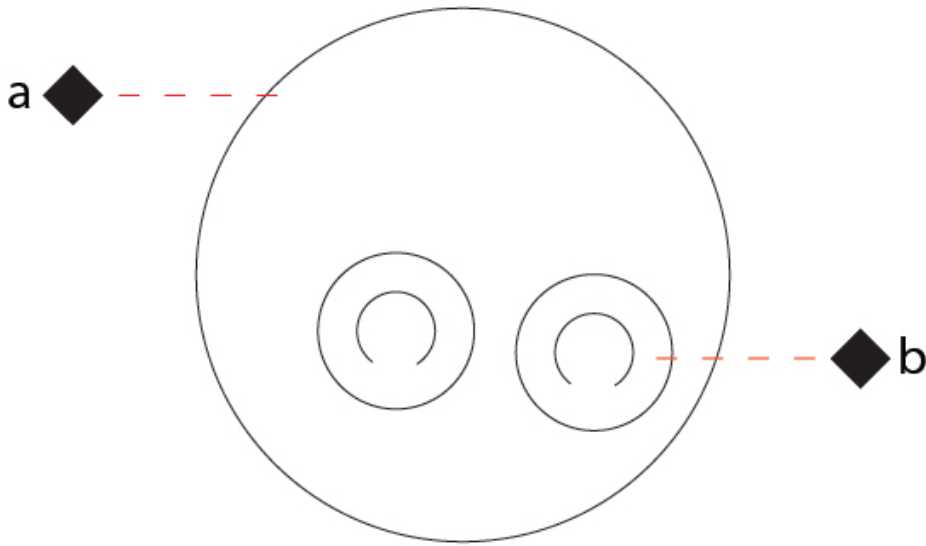

D133133-

PROJECT

TYPE

SPECIFIER

QUANTITY

DATE

D