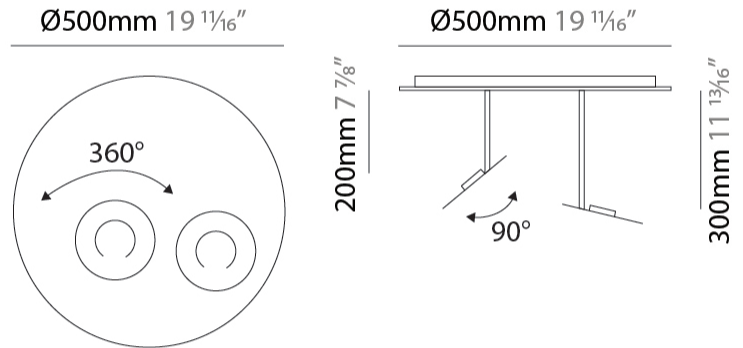

PROJECT	
TYPE	
SPECIFIER	
QUANTITY	
DATE	

PAPERÀ SURFACE

D132190-

base number Finish
Options

1. To build a product code in our configurator select the specify button on the base model # product page
2. To build a manual product code on this datasheet choose from the options listed below in blue font and add the suffix to the base model #

GENERAL

Series: Papera
Partner: Knikerboker
Division: Design
Installation: Surface
Product Type: Ceiling Surface
Mounting Location: Ceiling
Light Distribution: Indirect

PHYSICAL

Shape: Abstract
Diameter (mm): 500
Diameter (in): 19 1/16
Height (mm): 300
Height (in): 11 13/16
Fixture Finish: EWH / EBK / MAN / COF / PRD / SLF / GLF / CLF / BRL / EWS / EWG / EWC / EWR / EBS / EBG / EBC / EBC / EBB / MAS / MAD / MAC / MAB / COS / CGO / CCL / CBL / PRS / PRG / PRC / PRB
Fixture Material: Steel

ELECTRICAL

Lamp Type: LED
Input Wattage (W): 16
Dimming: Non-Dimming / Phase Dimming (120vac Only)
Driver Included: No
Driver Location: Remote
Driver Type: Constant Current - Universal
Driver Class: Class 2
Input Voltage (V): 120 - 277
Constant Current (MA): 350

LED

Color Temperature (°K): 3000
Max. Delivered Lumen (lm): 3600
CRI: >90 CRI
Lamp Life (hrs): 50000

OPTICAL

Adjustability: Tilt 90°

RATINGS AND CERTIFICATIONS

Certified By: CSA Certified to UL and CSA Standards
IP rating: IP20