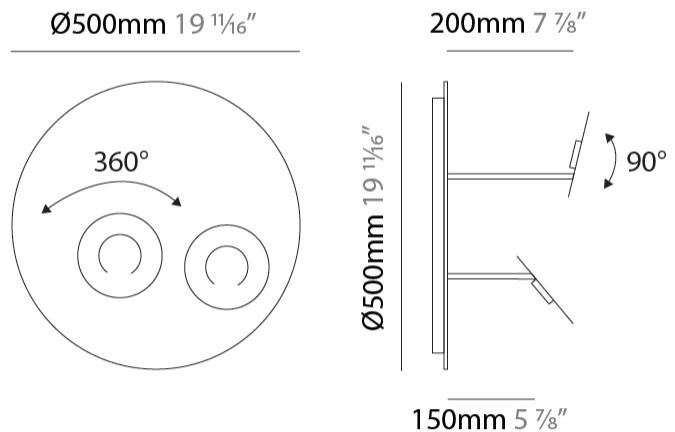

PROJECT
TYPE
SPECIFIER
QUANTITY
DATE

PAPER A SURFACE

D133134-

base number Finish
Options

1. To build a product code in our configurator select the specify button on the base model # product page
2. To build a manual product code on this datasheet choose from the options listed below in blue font and add the suffix to the base model #

GENERAL

Series: Papera
Partner: Knikerboker
Division: Design
Installation: Surface
Product Type: Wall Surface
Mounting Location: Wall
Light Distribution: Indirect

PHYSICAL

Shape: Abstract
Diameter (mm): 500
Diameter (in): 19 11/16
Height (mm): 300
Height (in): 11 13/16
Fixture Finish: EWH / EBK / MAN / COF / PRD / SLF / GLF / CLF / BRL / EWS / EWG / EWC / EWR / EBS / EBG / EBC / EBC / EBB / MAS / MAD / MAC / MAB / COS / CGO / CCL / CBL / PRS / PRG / PRC / PRB
Fixture Material: Steel

ELECTRICAL

Lamp Type: LED
Input Wattage (W): 16
Dimming: Non-Dimming / Phase Dimming (120vac Only)
Driver Included: No
Driver Location: Remote
Driver Type: Constant Current - Universal
Driver Class: Class 2
Input Voltage (V): 120 - 277
Constant Current (MA): 350

LED

Color Temperature (°K): 3000
Max. Delivered Lumen (lm): 3600
CRI: >90 CRI
Lamp Life (hrs): 50000

OPTICAL

Adjustability: Tilt 90°

RATINGS AND CERTIFICATIONS

Certified By: CSA Certified to UL and CSA Standards
IP rating: IP20