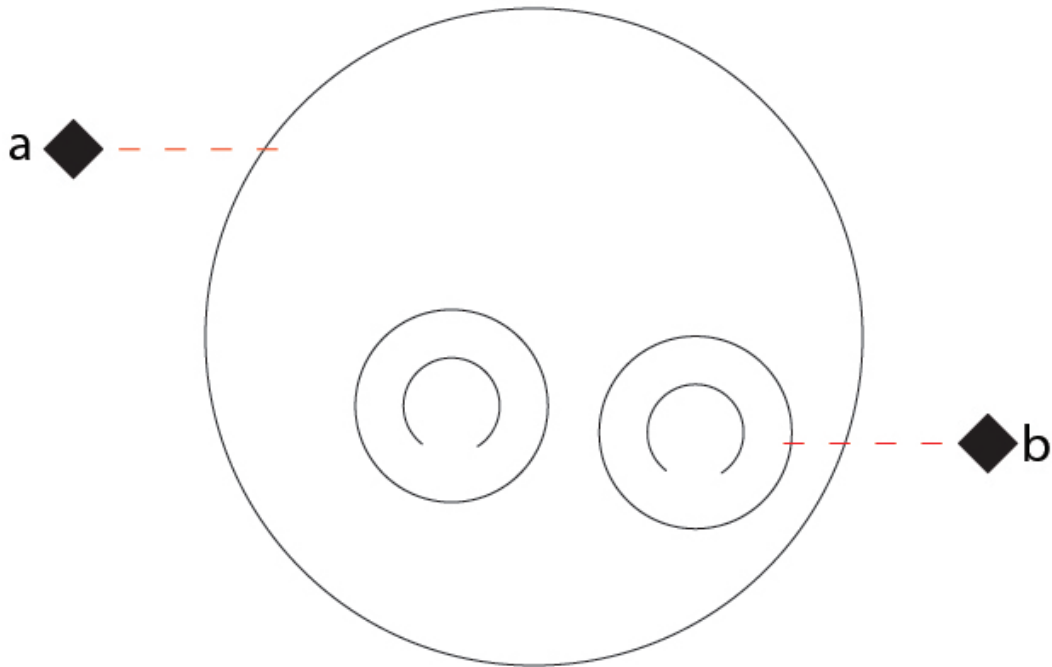

D132190-

PROJECT	_____
TYPE	_____
SPECIFIER	_____
QUANTITY	_____
DATE	_____

D